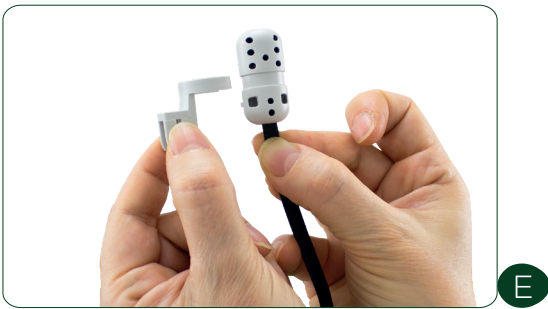

Copyright © 2018 River Systems - All rights reserved

PHOTO REFERENCES TO THE USER MANUAL

SPARE PARTS

Available spare parts for NEBULA®

Rev 01 - Feb.2018

Code number
25549910

①

Code number
25549930