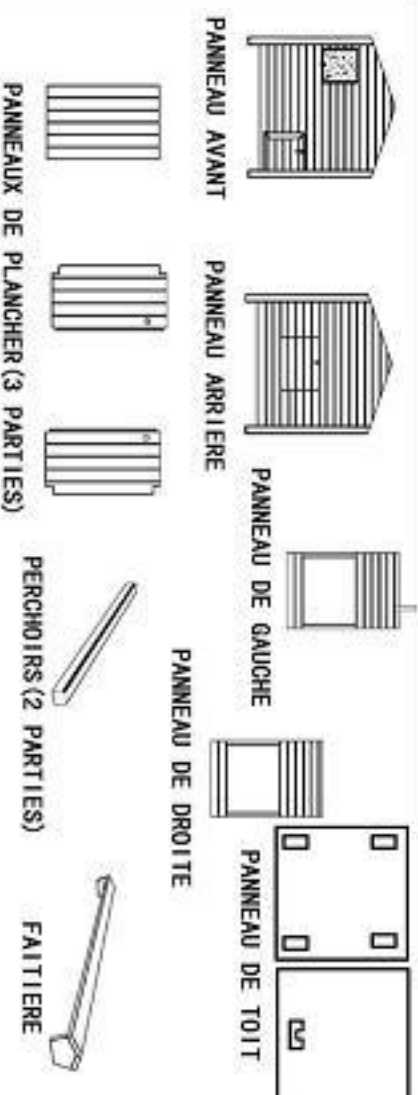

AVIGREEN

- A  M6*55 12pcs+2
- B  M6*60 8pcs+2
- C  3.5*35 4pcs+2
- D  3.5*25 2pcs+2
- E  3.0*14 6pcs+2
- F  3.0*12 12pcs+2
- G  M6*50 8pcs+2

- PONDROI
- TOIT (2 PARTIES)
- SEPARATION (2 PARTIES)
- LATERAUX (2 PARTIES)
- PANNEAU AVANT (2 PARTIES)
- PLANCHER (2 PARTIES)